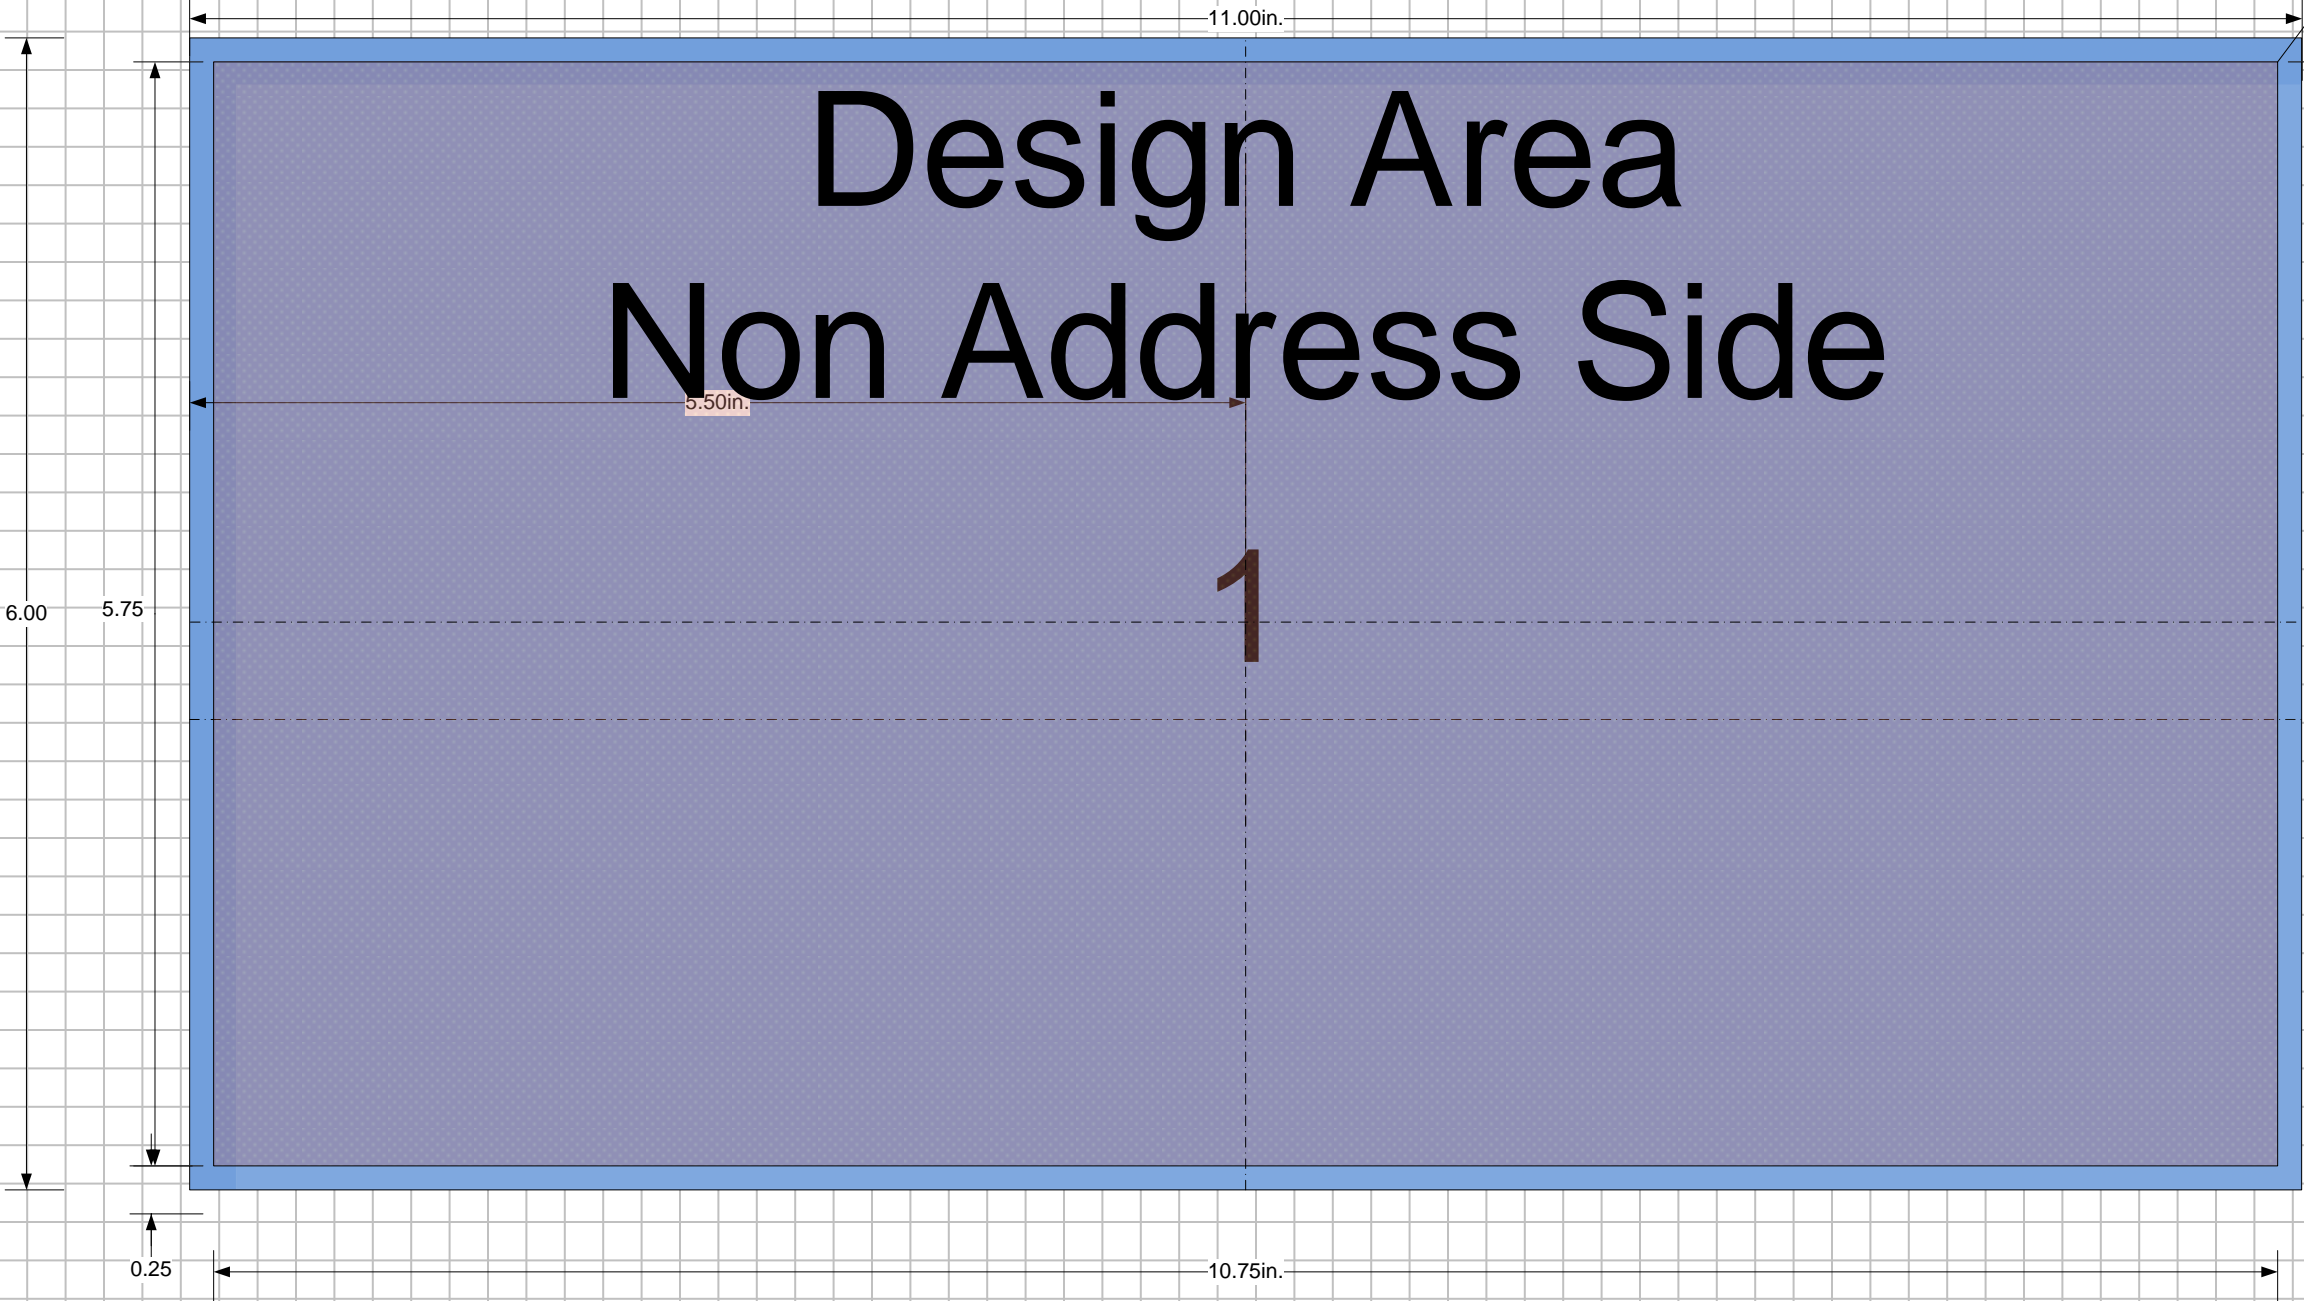

Mac:	PC:	Fonts in design used for variable data are Standard Fonts.
Photoshop CS2	Photoshop CS2	All artwork should be created at 150 dpi at actual size
Quark 6.5	Quark 5.0	No Transparency on embedded images
Illustrator CS2	Illustrator CS2	
InDesign CS2	InDesign CS2	
	Powerpoint 2000-2003 Compatible	

The margins are in the design and not applied when impositioned.

Mac:	PC:	Fonts in design used for variable data are Standard Fonts.
Photoshop CS2	Photoshop CS2	All artwork should be created at 150 dpi at actual size
Quark 6.5	Quark 5.0	No Transparency on embedded images
Illustrator CS2	Illustrator CS2	
InDesign CS2	InDesign CS2	
	Powerpoint 2000-2003 Compatible	

The margins are in the design and not applied when impositioned.

[Empty box]

TITLE ART REQUIREMENTS 6 X 11 OSP