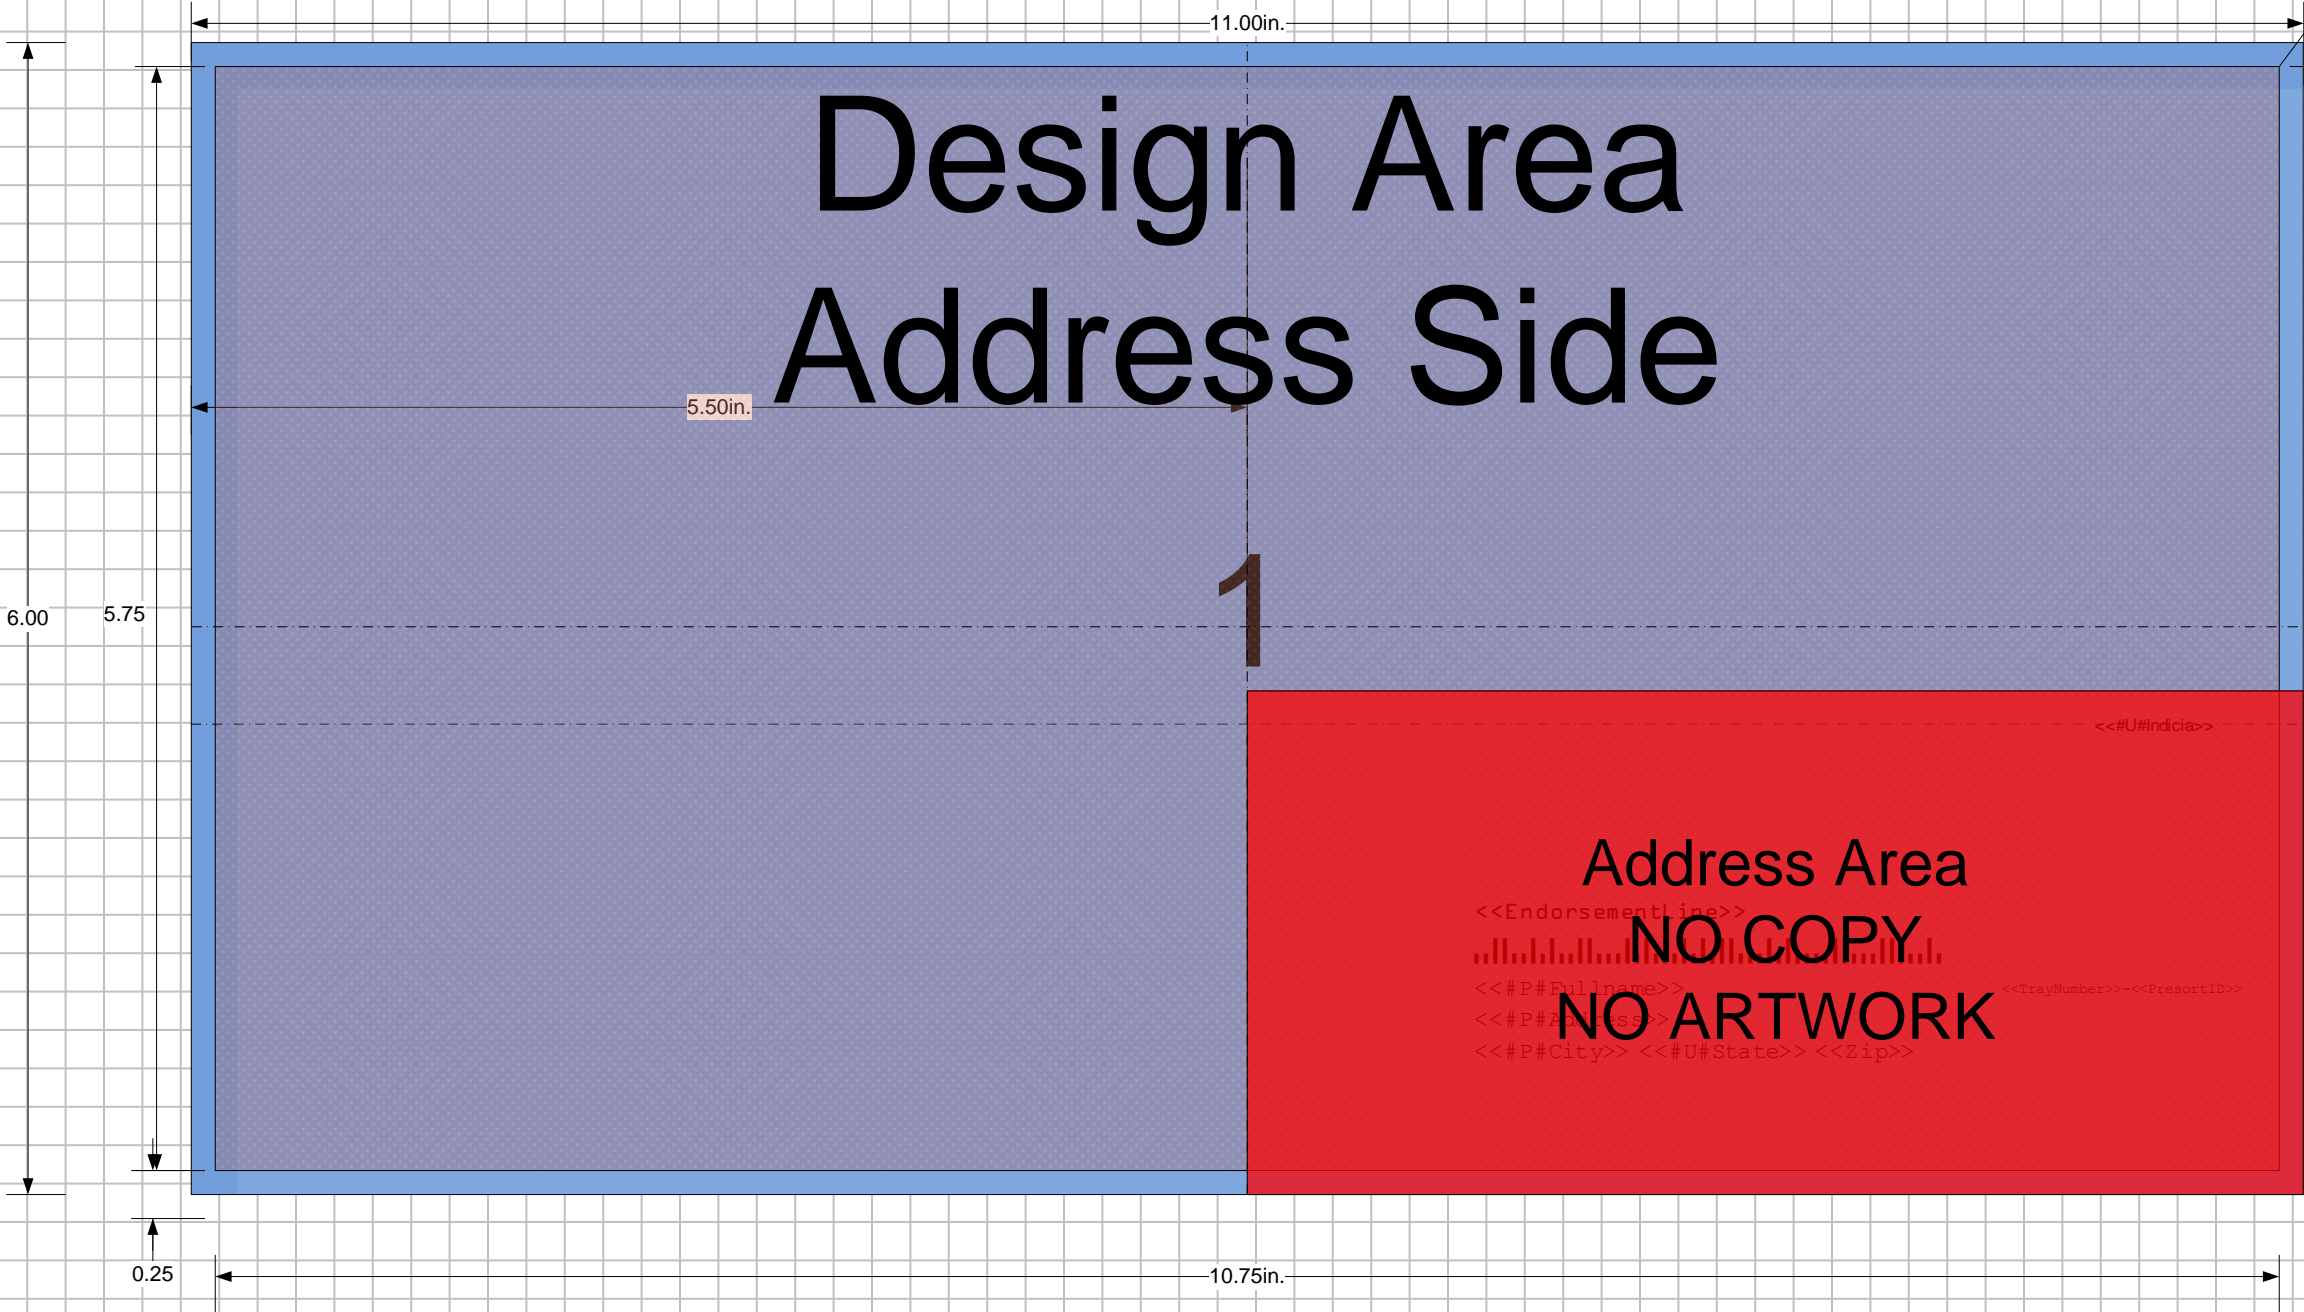

Mac:	PC:	Fonts in design used for variable data are Standard Fonts.
Photoshop CS2	Photoshop CS2	All artwork should be created at 150 dpi at actual size
Quark 6.5	Quark 5.0	No Transparency on embedded images
Illustrator CS2	Illustrator CS2	
InDesign CS2	InDesign CS2	
	Powerpoint 2000-2003 Compatible	

The margins are in the design and not applied when impositioned.

Mac:	PC:	Fonts in design used for variable data are Standard Fonts.
Photoshop CS2	Photoshop CS2	All artwork should be created at 150 dpi at actual size
Quark 6.5	Quark 5.0	No Transparency on embedded images
Illustrator CS2	Illustrator CS2	
InDesign CS2	InDesign CS2	
	Powerpoint 2000-2003 Compatible	

The margins are in the design and not applied when impositioned.

[Empty box]

TITLE ART REQUIREMENTS 6 X 11 OSP